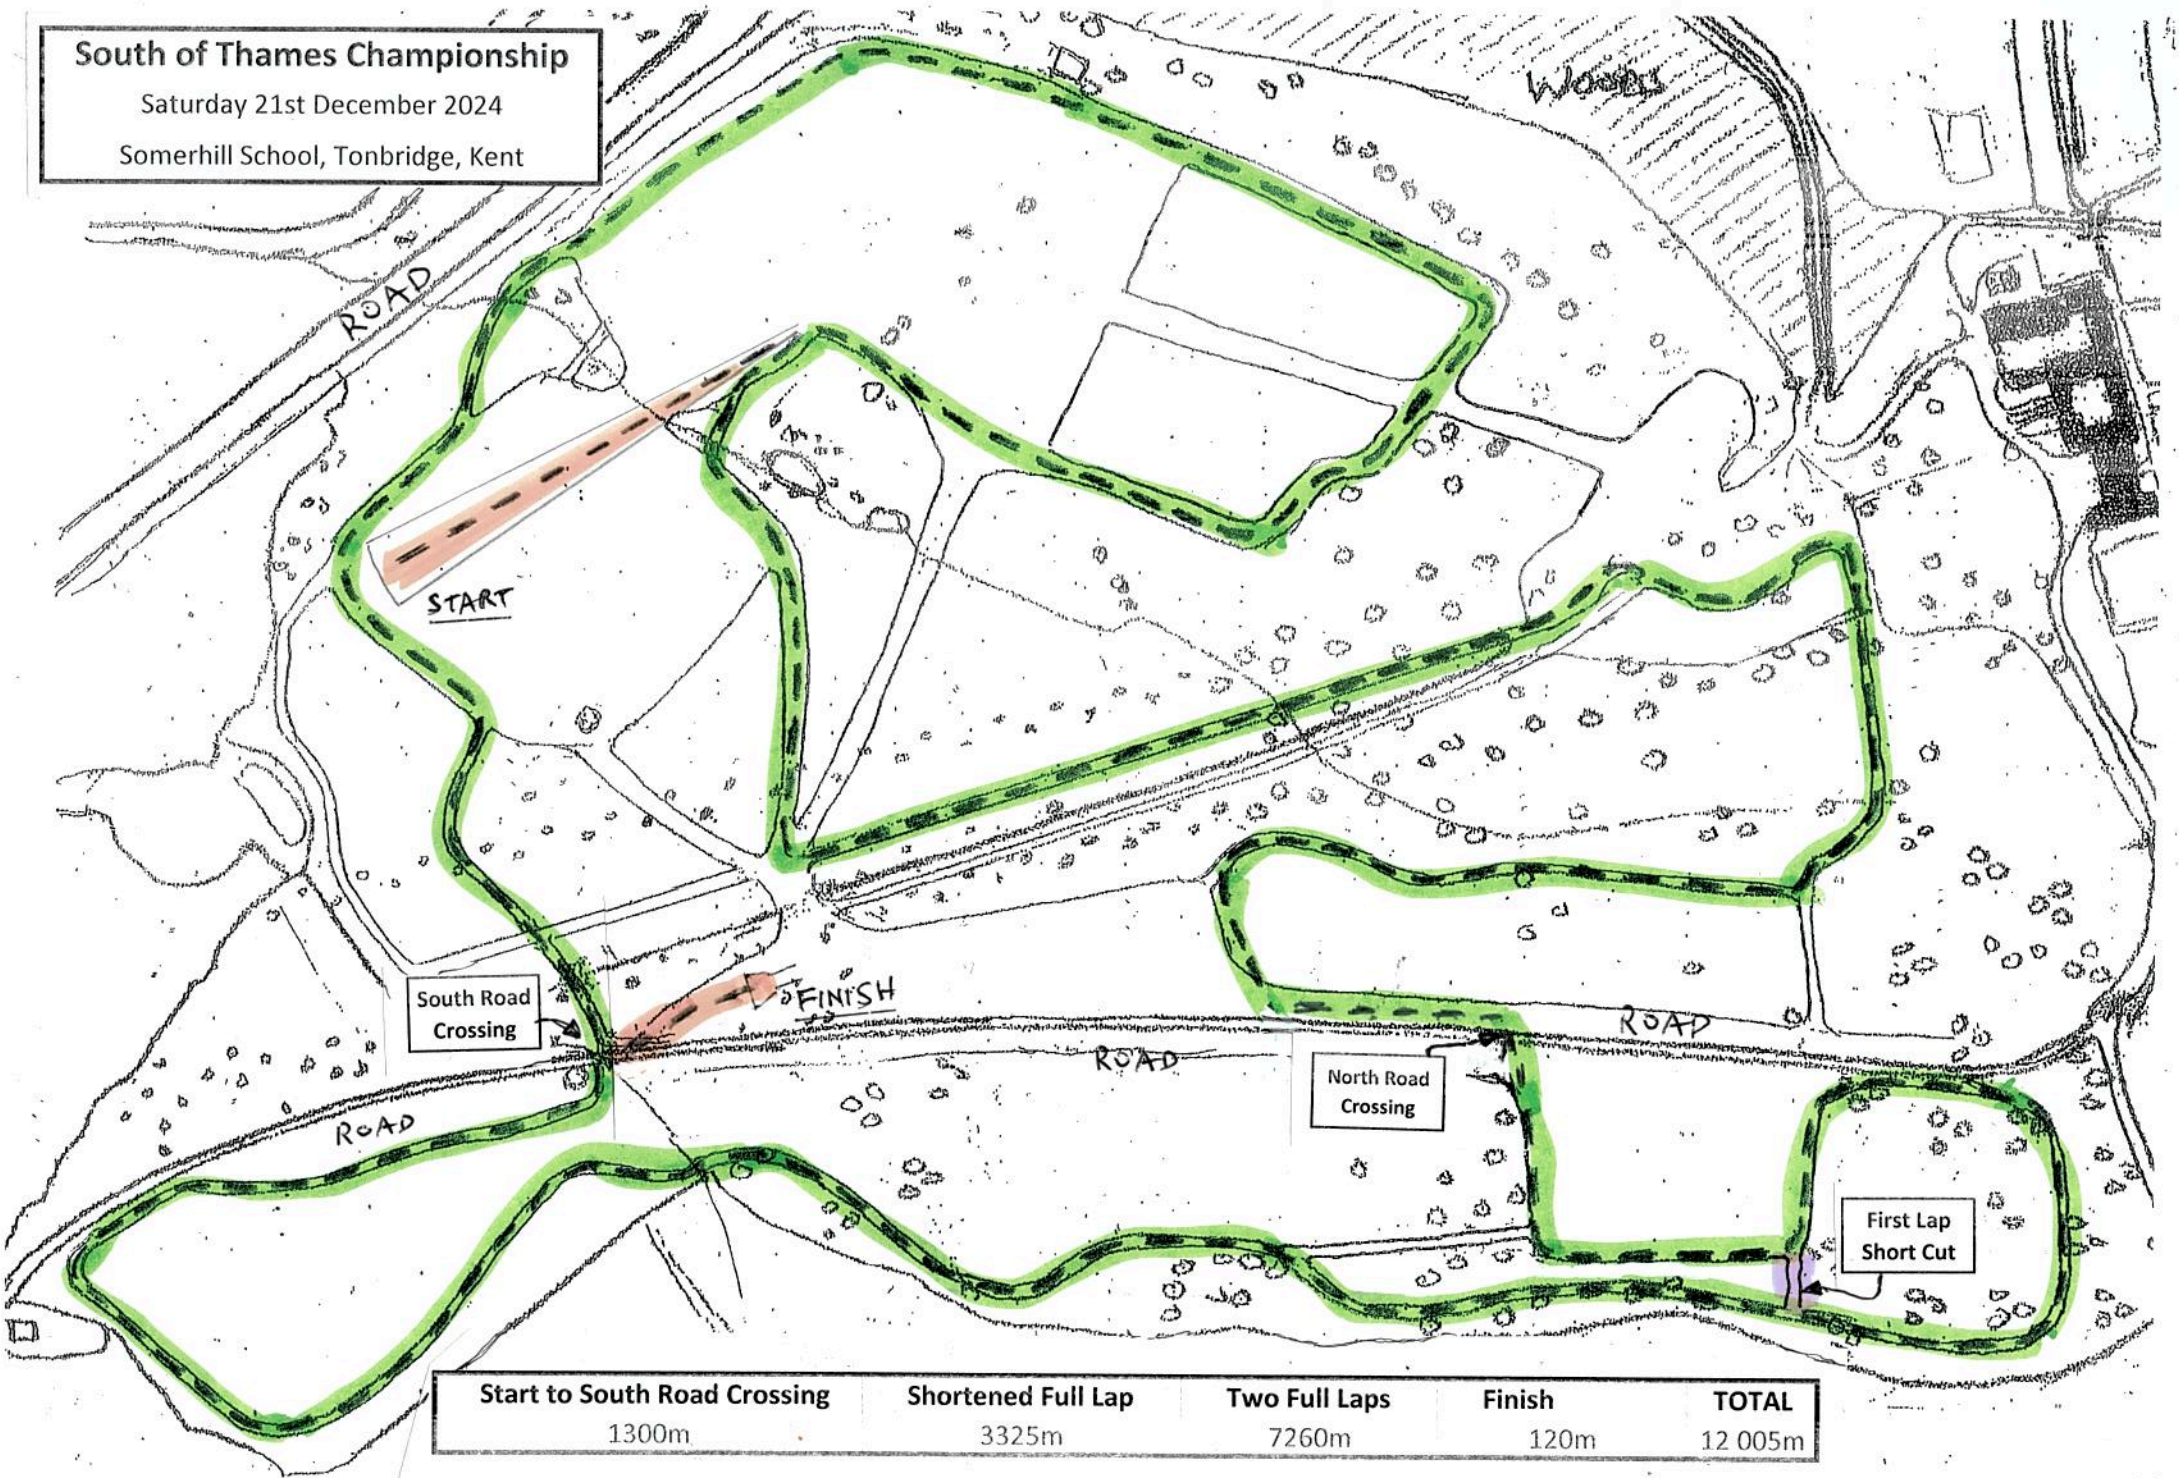

# South of Thames Championship

Saturday 21st December 2024

Somerhill School, Tonbridge, Kent

Start to South Road Crossing	Shortened Full Lap	Two Full Laps	Finish	TOTAL
1300m	3325m	7260m	120m	12 005m